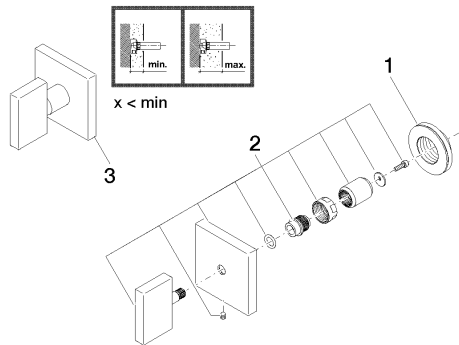

Required article

35 621 970-90 0010
Rough for volume control
clockwise-closing 1/2" -

35 622 970-90 0010
Rough for volume control
clockwise-closing 3/4" -

35 671 970-90 0010
Rough for volume control
counter-clockwise closing
1/2" -

35 672 970-90 0010
Rough for volume control
counter-clockwise closing
3/4" -

Shower - MEM
Volume Control - polished chrome
Article number: 36 310 782-00

Spare parts list

Number	Item Number	Designation	Number of units
--------	-------------	-------------	-----------------